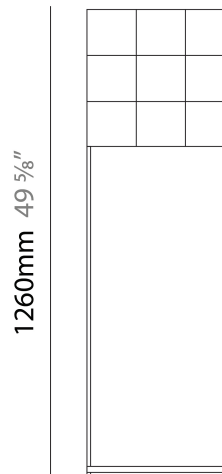

GENERAL

Series: Cosmos Square
 Partner: Quasar
 Division: Design
 Installation: Portable
 Product Type: Floor
 Mounting Location: Floor

PHYSICAL

Shape: Square
 Length (mm): 400
 Length (in): 15 3/4
 Width (mm): 400
 Width (in): 15 3/4
 Height (mm): 1260
 Height (in): 49 5/8
 Weight (kg): 3
[Fixture Finish: NIC / BRA / BBR](#)
 Fixture Material: Metal
 Upon Request: Custom Sizes

LED

Number of LEDs: 64
[Color Temperature \(°K\): 2400 / 2800](#)
 Max. Delivered Lumen (lm): 1920 (2800K)
 CRI: >90 CRI
 Lamp Life (hrs): 50000

OPTICAL

RATINGS AND CERTIFICATIONS

Certified By: Certified for North American Standards
 IP rating: IP20

Ø400mm 15 3/4"

COSMOS SQUARE PORTABLE

D104214-

PROJECT _____

TYPE _____

SPECIFIER _____

QUANTITY _____

DATE _____

GENERAL

Series: Cosmos Square
 Partner: Quasar
 Division: Design
 Installation: Portable
 Product Type: Floor
 Mounting Location: Floor

PHYSICAL

Shape: Square
 Length (mm): 400
 Length (in): 15 ¾
 Width (mm): 400
 Width (in): 15 ¾
 Height (mm): 1480
 Height (in): 58 ¼
 Weight (kg): 3
 Fixture Finish: [NIC / BRA / BBR](#)
 Fixture Material: Metal
 Upon Request: Custom Sizes